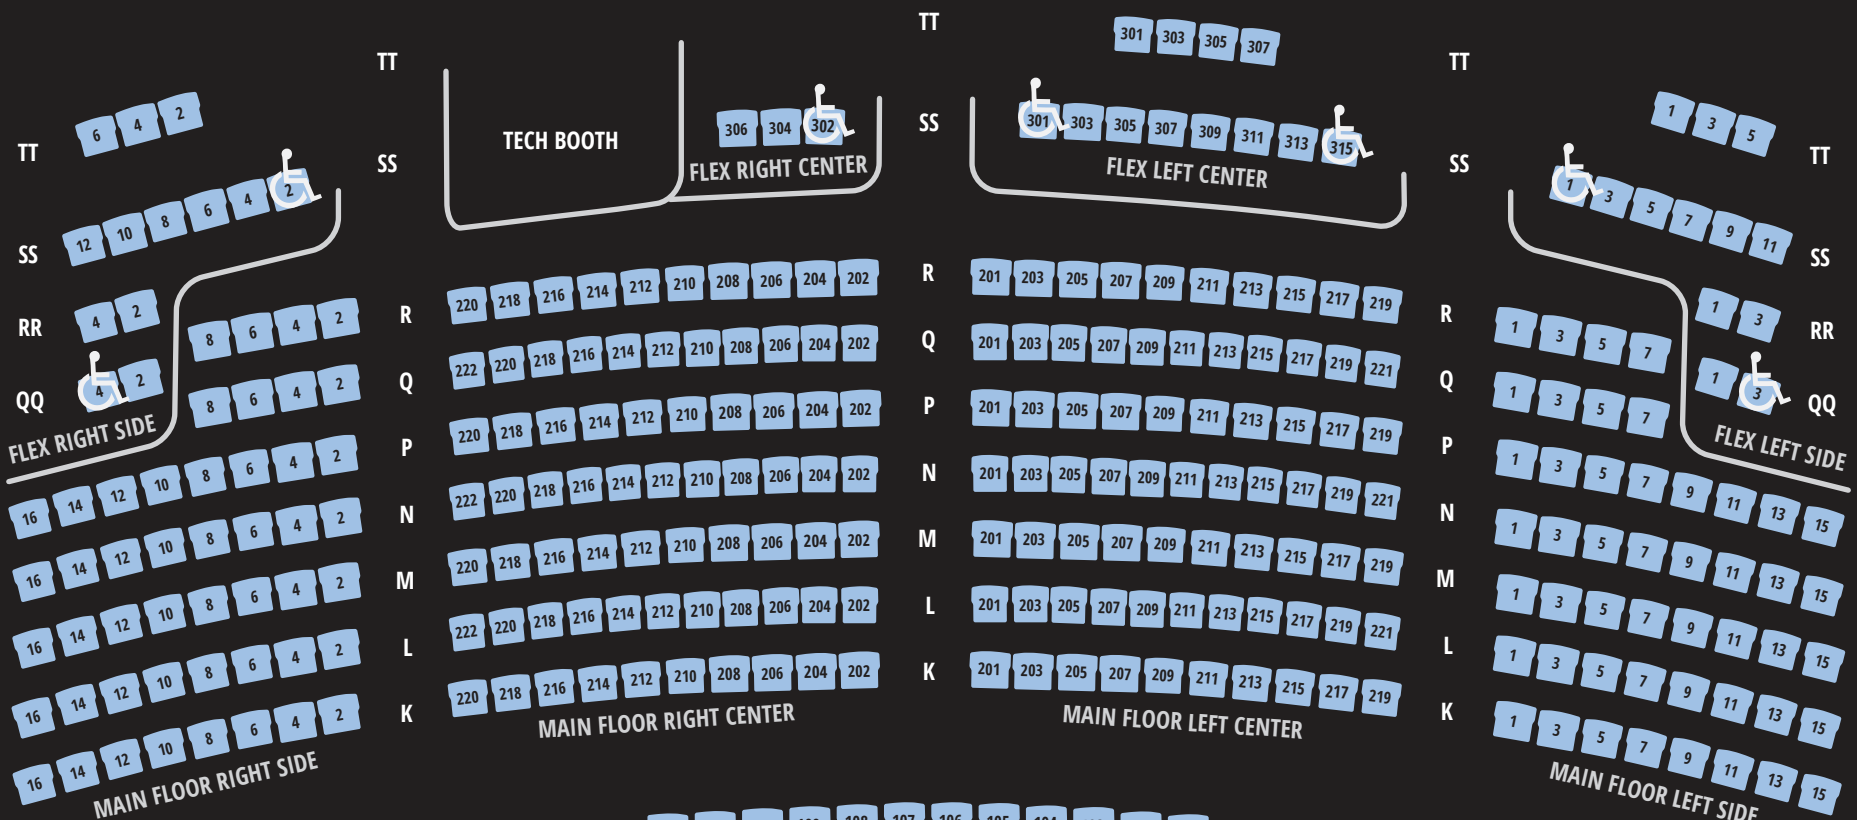

Order Online: cccshows.org
 Reserve by Phone: 920-683-2184
 Purchase in Person: 913 S. 8th St., Manitowoc

Capitol CIVIC CENTRE

SEATING CHART

BALCONY

Row A of the balcony is the same distance from the stage as row Q on the main floor.
 Balcony is accessed from the mezzanine. Boxes are accessed from the balcony.
 Note: Balcony is not wheelchair accessible.

MEZZANINE

Row A of the mezzanine is the same distance from the stage as Row SS on the main floor.
 The mezzanine is accessed from the rear of house, grand staircase, and lobby elevator.
 Note: Wheelchair icon denotes space appropriate for wheelchair on the main floor and mezzanine levels.
 Please phone the box office, 920-683-2184, for wheelchair and special needs accommodations.

MAIN FLOOR

ORCHESTRA CENTER

STAGE

Checks payable to: Capitol Civic Centre or CCC