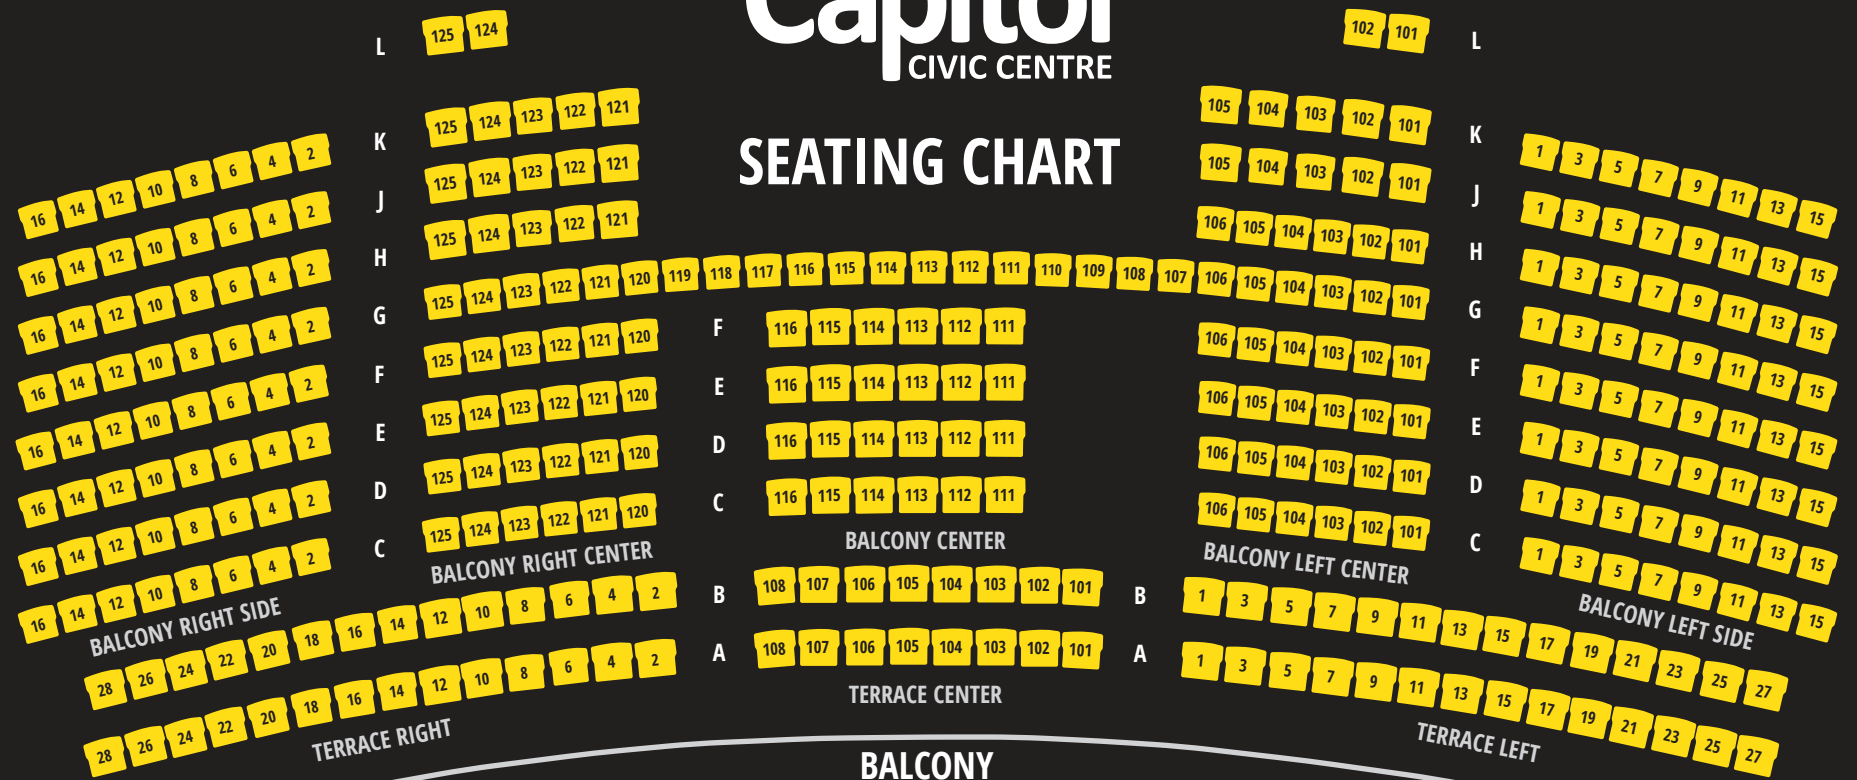

Order Online: cccshows.org
 Reserve by Phone: 920-683-2184
 Purchase in Person: 913 S. 8th St., Manitowoc

Capitol CIVIC CENTRE

SEATING CHART

BALCONY

Row A of the balcony is the same distance from the stage as row Q on the main floor.
 Balcony is accessed from the mezzanine. Boxes are accessed from the balcony.
 Note: Balcony is not wheelchair accessible.

MEZZANINE

Row A of the mezzanine is the same distance from the stage as Row SS on the main floor.
 The mezzanine is accessed from the rear of house, grand staircase, and lobby elevator.
 Note: Wheelchair icon denotes space appropriate for wheelchair on the main floor and mezzanine levels.
 Please phone the box office, 920-683-2184, for wheelchair and special needs accommodations.

MAIN FLOOR

ORCHESTRA CENTER

STAGE

Checks payable to: Capitol Civic Centre or CCC