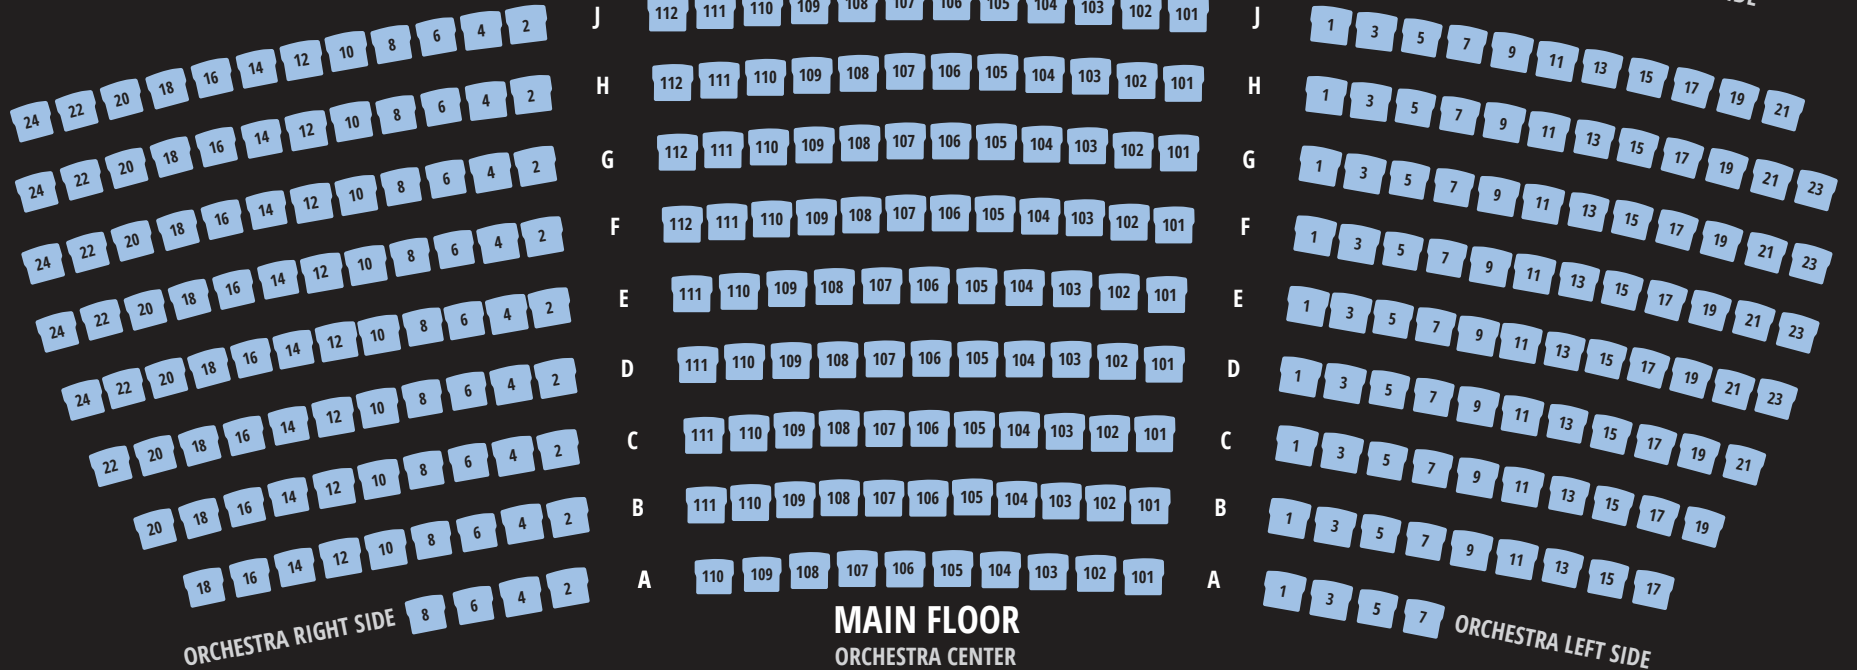

Order Online: cccshows.org
 Reserve by Phone: 920-683-2184
 Purchase in Person: 913 S. 8th St., Manitowoc

Capitol CIVIC CENTRE

SEATING CHART

BALCONY

Row A of the balcony is the same distance from the stage as row Q on the main floor.
 Balcony is accessed from the mezzanine. Boxes are accessed from the balcony.
 Note: Balcony is not wheelchair accessible.

MEZZANINE

Row A of the mezzanine is the same distance from the stage as Row SS on the main floor.
 The mezzanine is accessed from the rear of house, grand staircase, and lobby elevator.
 Note: Wheelchair icon denotes space appropriate for wheelchair on the main floor and mezzanine levels.
 Please phone the box office, 920-683-2184, for wheelchair and special needs accommodations.

MAIN FLOOR

ORCHESTRA CENTER

STAGE

Checks payable to: Capitol Civic Centre or CCC