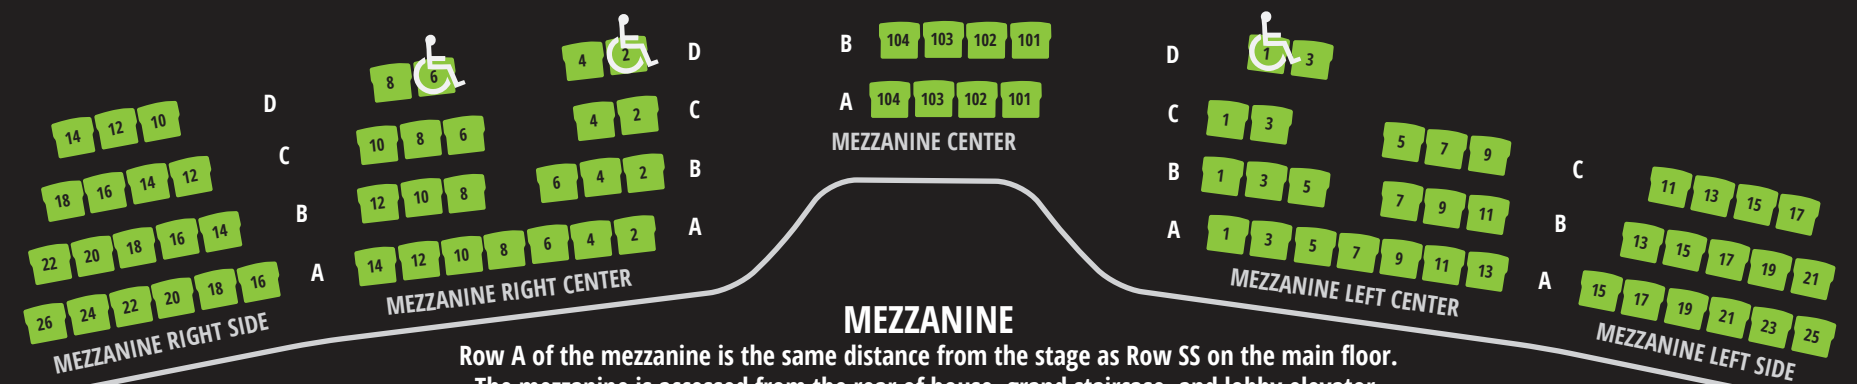

Order Online: cccshows.org
 Reserve by Phone: 920-683-2184
 Purchase in Person: 913 S. 8th St., Manitowoc

Capitol CIVIC CENTRE

SEATING CHART

BALCONY

Row A of the balcony is the same distance from the stage as row Q on the main floor.
 Balcony is accessed from the mezzanine. Boxes are accessed from the balcony.
 Note: Balcony is not wheelchair accessible.

MEZZANINE

Row A of the mezzanine is the same distance from the stage as Row SS on the main floor.
 The mezzanine is accessed from the rear of house, grand staircase, and lobby elevator.
 Note: Wheelchair icon denotes space appropriate for wheelchair on the main floor and mezzanine levels.
 Please phone the box office, 920-683-2184, for wheelchair and special needs accommodations.

MAIN FLOOR

ORCHESTRA CENTER

STAGE

Checks payable to: Capitol Civic Centre or CCC