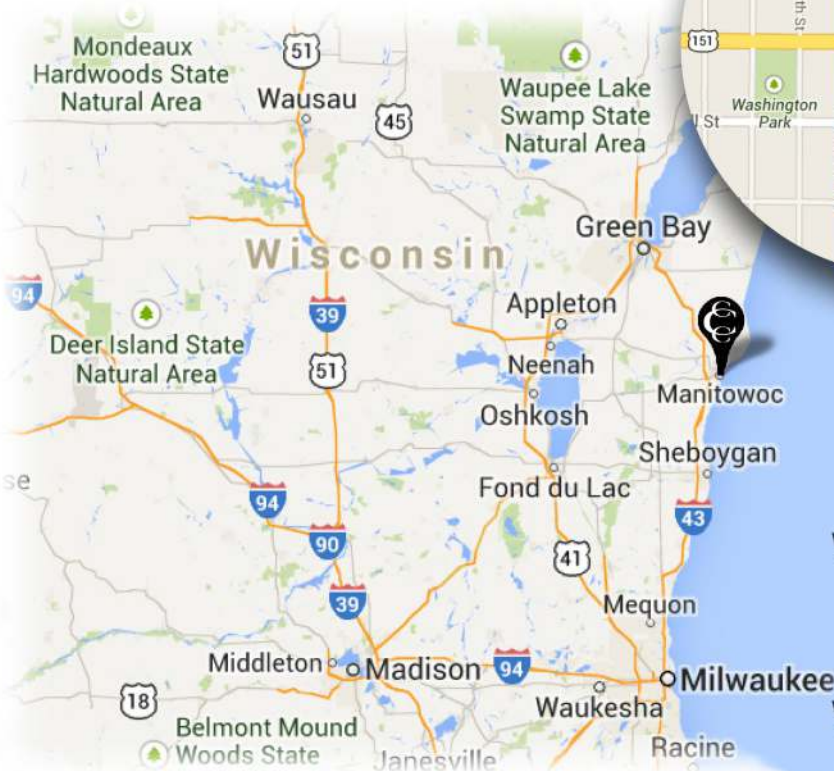

# AT THE Capitol

CIVIC CENTRE CCCSHOWS.ORG | 683.2184

913 S. 8th Street, Downtown,  
Manitowoc, Wisconsin

#### FROM THE SOUTH:

I-43 to exit 149; right, continue on Calumet Ave. to S. 26 St.; left, continue to Custer St.; right, continue on Washington St. to N. 8 St.; left to destination.

#### FROM THE NORTH:

I-43 to exit 152; left, continue on Waldo Blvd. to N. 11 St.; right, continue to N. Water St., continue to N. 10 St.; left on Jay St., continue to N. 8 St.; left to destination.

#### FROM THE WEST:

US Hwy. 10, continue on Waldo Blvd. to N. 11 St.; right, continue to N. Water St., continue to N. 10 St.; left on Jay St., continue to N. 8 St.; left to destination.