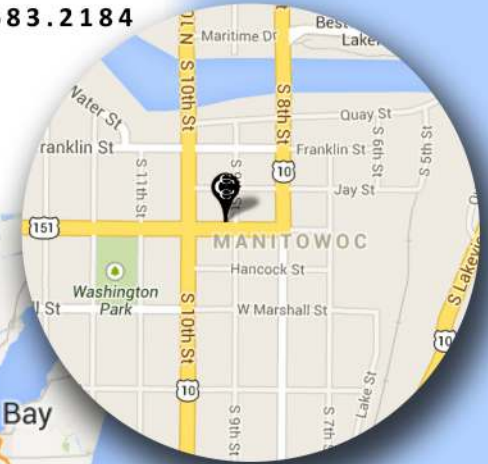

# AT THE Capitol

CIVIC CENTRE CCCSHOWS.ORG | 683.2184

913 S. 8th Street, Downtown,  
Manitowoc, Wisconsin

#### FROM THE SOUTH:

I-43 to exit 149; right, continue on Calumet Ave. to S. 26 St.; left, continue to Custer St.; right, continue on Washington St. to N. 8 St.; left to destination.

#### FROM THE NORTH:

I-43 to exit 152; left, continue on Waldo Blvd. to N. 11 St.; right, continue to N. Water St., continue to N. 10 St.; left on Jay St., continue to N. 8 St.; left to destination.

#### FROM THE WEST:

US Hwy. 10, continue on Waldo Blvd. to N. 11 St.; right, continue to N. Water St., continue to N. 10 St.; left on Jay St., continue to N. 8 St.; left to destination.